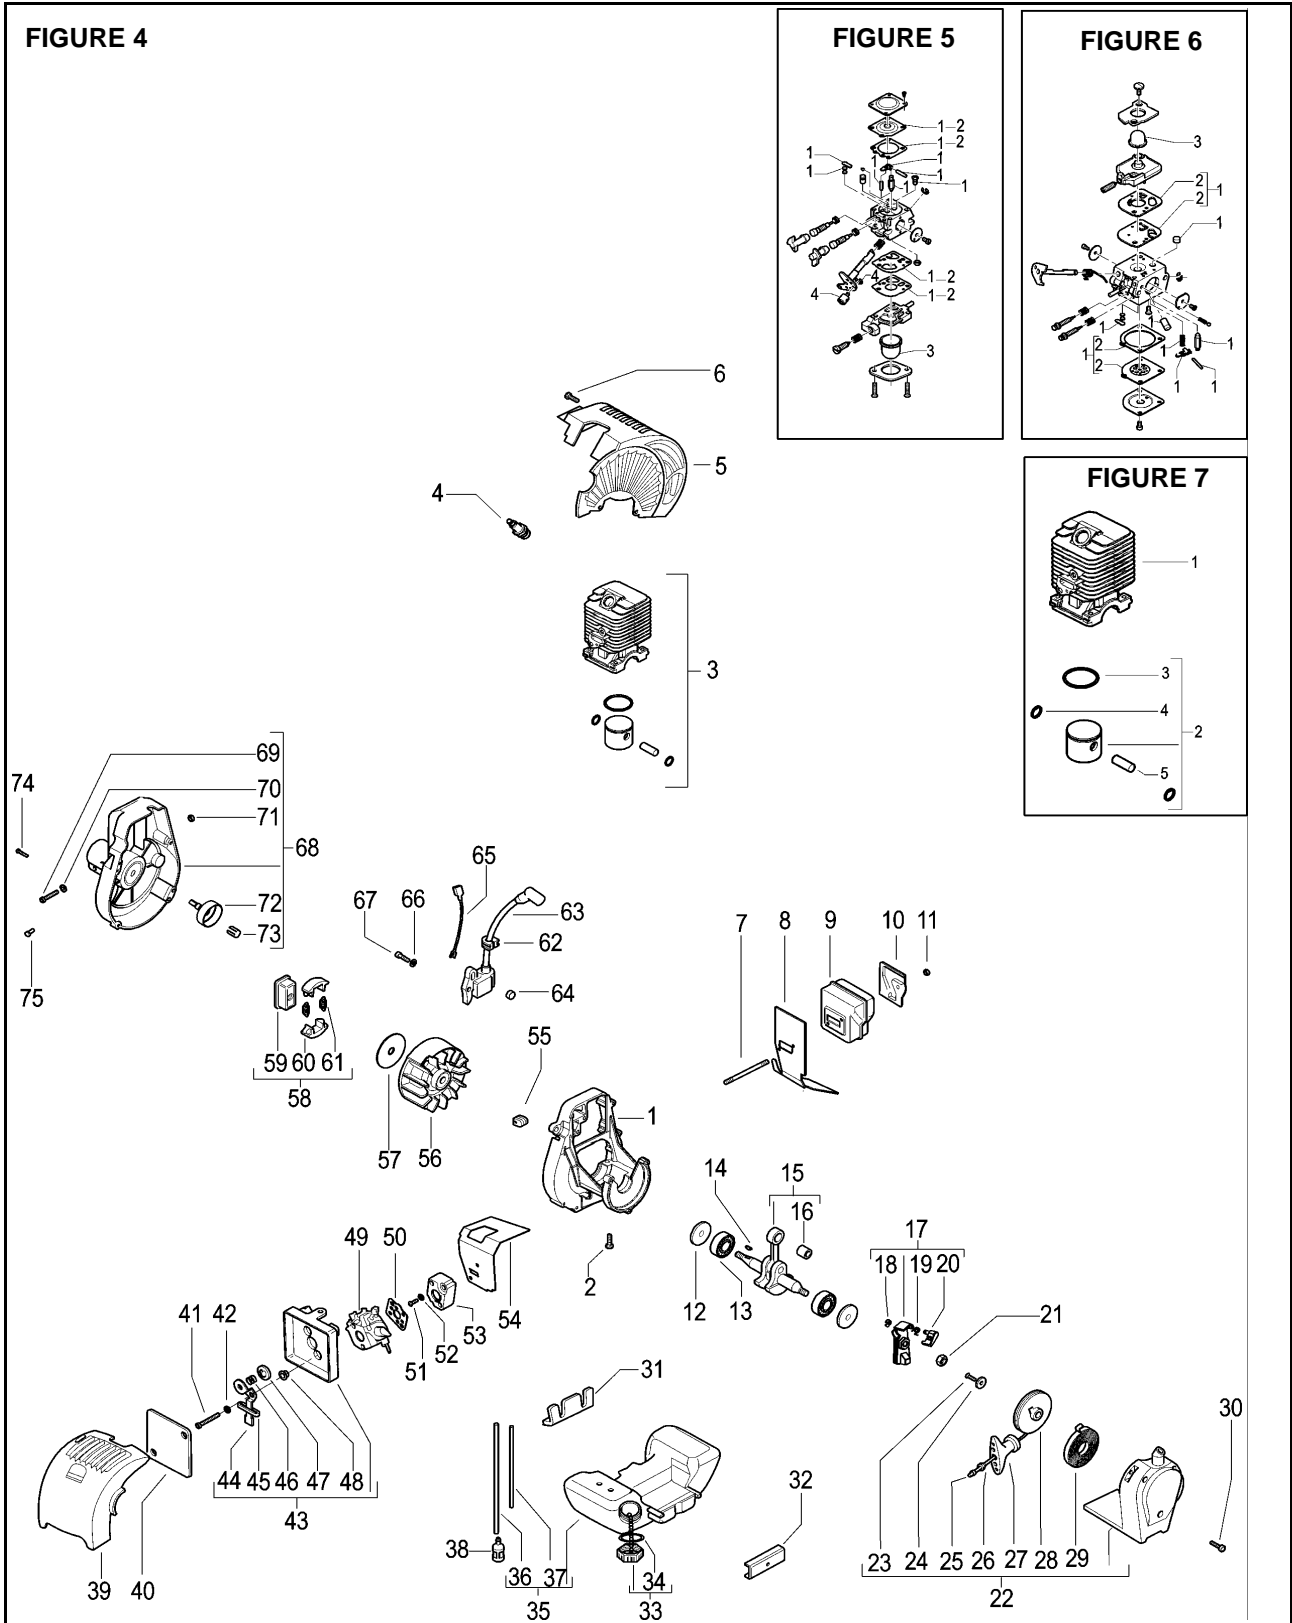

Item	P/N McC	P/N ELX	Qty	DESCRIPTION
FIGURE 4				
1	242802	538242802	1	crankcase
2	227565	538227565	4	screw M5x25
3	FIGURE 7			
A 4	92879	538092879	1	spark plug RDJ8J
5	242704	538242704	1	engine cover
6	241963	538241963	2	screw M4x22
7	242037	538242037	2	stud bolt
B 8	243273	538243273	1	exhaust gasket
C 9	242131	538242131	1	muffler
10	323760	538323760	1	muffler shield
11	235642	538235642	2	nut M5
C 12	242994	538242994	2	seal
C 13	241594	538241594	2	ball bearing
C 14	227631	538227631	1	key
15	242003	538242003	1	crankshaft assy
C 16	• 235742	538235742	1	needle bearing
17	241784	538241784	1	starter pawl assy
18	• 111088	538111088	1	snap ring
19	• 241782	538241782	1	spring
20	• 241781	538241781	1	pawl
21	235248	538235248	1	nut
C 22	242041	538242041	1	starter assy
23	• 240862	538240862	1	screw M4x18
24	• 241703	538241703	1	washer
A 25	• 241746	538241746	1	rope
26	• 235612	538235612	1	washer
27	• 241778	538241778	1	handle
B 28	• 241620	538241620	1	pulley
B 29	• 241619	538241619	1	spring
30	241963	538241963	3	screw M4x20
31	242038	538242038	1	tank grommet (crankcase side)
32	242039	538242039	1	tank grommet (starter side)
B 33	242484	538242484	1	fuel tank cap assy
A 34	• 236564	538236564	1	gasket
C 35	242040	538242040	1	fuel tank assy
B 36	• 229717	538229717	1	hose
B 37	• 229743	538229743	1	primer bulb hose
A 38	93720	538093720	1	fuel pickup
39	242703	538242703	1	air filter cover
B 40	242035	538242035	1	air filter
41	235808	538235808	2	screw 5x50
42	235248	538235248	1	washer
43	248485	538248485	1	air box assy
44	• 241769	538241769	1	choke lever
45	• 241622	538241622	1	choke lever grommet
46	• 235822	538235822	1	spring
47	• 241602	538241602	1	choke shutter
48	• 227022	538227022	2	bushing
C 49	FIGURE 5 / FIGURE 6			
A 50	241600	538241600	1	carb. Gasket
51	235806	538235806	2	screw M5x20
52	235248	538235248	2	washer

Item	P/N McC	P/N ELX	Qty	DESCRIPTION
B 53	241750	538241750	1	carb. Spacer
B 54	242860	538242860	1	intake gasket
55	241607	538241607	1	grommet
56	241796	538241796	1	flywheel
57	241604	538241604	1	dust shield
B 58	241793	538241793	1	clutch assy
59	• 241789	538241789	1	clutch hub
60	• 241743	538241743	2	clutch shoe
A 61	• 241794	538241794	2	clutch spring
62	236322	538236322	1	grommet
C 63	241749	538241749	1	ignition coil
64	227769	538227769	2	spacers
65	241606	538241606	1	ground wire
66	235248	538235248	2	washer
67	235806	538235806	2	screw M5x20
C 68	241725	538241725	1	joint assy
69	• 235803	538235803	1	screw M5x25
70	• 235248	538235248	1	washer
71	• 229524	538229524	1	nut M5
72	• 241785	538241785	1	clutch drum
73	• 228260	538228260	1	pin
74	227568	538227568	4	screw M4x20
75	236981	538236981	1	screw

FIGURE 5 WALBRO WT 686				
C -	242932	538242932		carb.
B 1	• 324013	538324013		K20 rep. Kit
A 2	•• 324009	538324009		D20 gasket kit
C 3	• 225834	538225834		primer bulb
4	• 224466	538224466		swivel kit

FIGURE 6 ZAMA C1Q M38				
C -	-	-		carb.
B 1	• 300465	538300465		RB-28 rep.kit
A 2	•• 300473	538300473		diaph/gasket kit
C 3	• 246946	538246946		primer bulb

FIGURE 7 cylinder, piston 29cc				
C 1	243076	538243076	1	cylinder
C 2	249179	538249179	1	piston kit
B 3	• 242602	538242602	1	piston ring
4	• 235008	538235008	2	snap ring
5	• 241735	538241735	1	piston pin

A=ALTA ROTAZIONE
B=MEDIA ROTAZIONE
C=ALTA ROTAZIONE
NUOVI CODICI

A=HIGH MOVING
B=MEDIUM MOVING
C=SLOW MOVING
NEW P. NUMBERS

A=HAUTE DEMANDE
B=MOYENNE DEMANDE
C=BASSE DEMANDE
NOUVELLES REFERENCES

A=GROBE NACHFRAGE
B=MITTELMAESSIGE
C=WENIGE NACHFRAGE
NEU CODEX